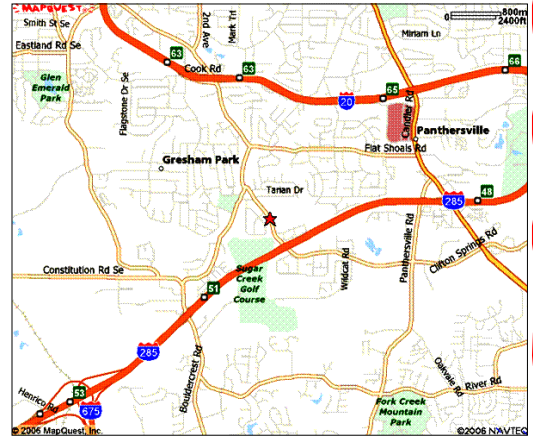

Driving Directions

Beulah Missionary Baptist Church
Family Life Center
2340 Clifton Springs Road
Decatur Georgia 30034

From Snellville

- Take Highway 78 West to I-285 South
- Exit on Flat Shoals Parkway/Candler Road and turn left
- Turn right at the second light (landmark: Quik Trip), Clifton Springs Road
- Travel approximately 2 miles and the church is on the right

From Downtown Atlanta

- Take the I-20E to Gresham Road exit
- Turn right on Gresham Road
- Go approximately 2 miles down and turn left on Clifton Church Road
- Turn right on Clifton Springs Road (landmark: Clifton Springs United Methodist Church), travel approximately one quarter mile and the church is on the left

From I-285

- Take the I-285 East to Flat Shoals Parkway/Candler Road exit
- Turn right onto Flat Shoals Parkway/Candler Road
- Turn right at next light (landmark Quik Trip), Clifton Springs Road
- Travel Approximately 2 miles and the church is on the right

From I-20

- Take I-20 West to I-285 South
- Exit on Flat Shoals Pkwy/ Candler Road and turn left
- Turn right at second light (landmark Quik Trip), Clifton Springs Road
- Travel approximately 2 miles and the church is on the right